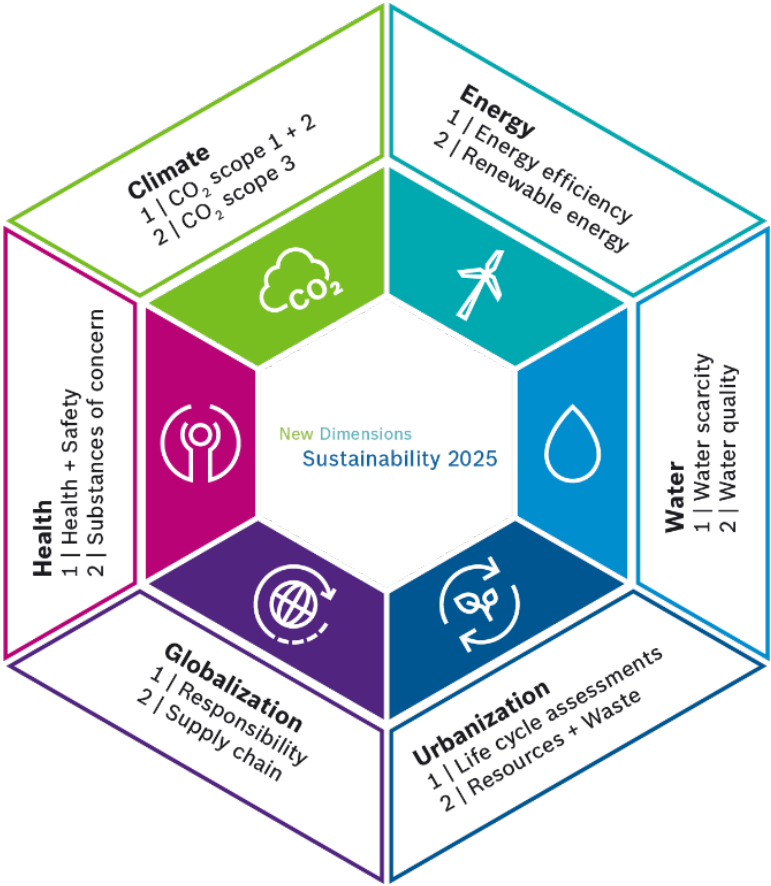

# SUSTAINABILITY

ROBERT BOSCH GMBH | SUSTAINABILITY AND IDEAS LAB | FEBRUARY 2021

# New Dimensions. Sustainability 2025

## Carbon neutrality is embedded in sustainability strategy